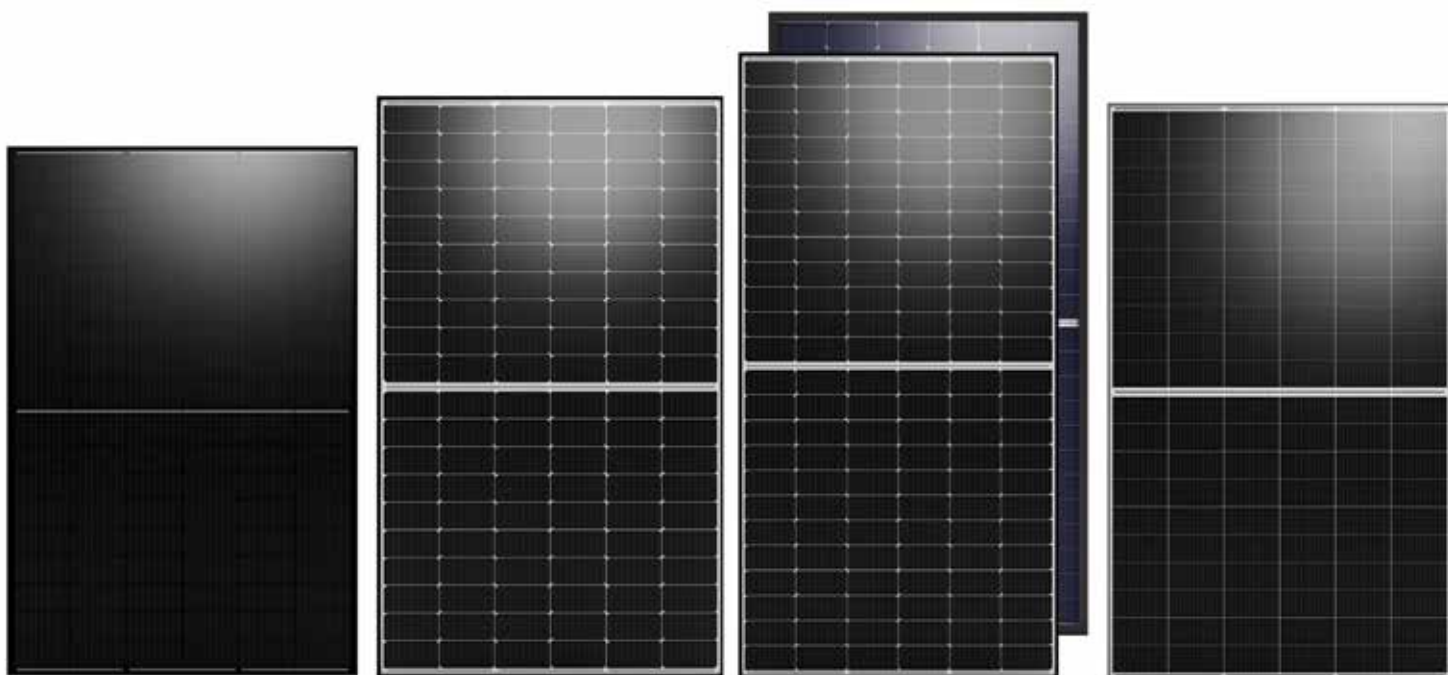

HALF-CUT TECHNOLOGY

Over 360Wp & Over 670Wp

ADVANTAGES OF PANTHER HALF-CUT MODULES

Groundbreaking technology; higher power output and improved system performance. The ideal solution for end users who want a fast turnaround on their investments. A fully certified premium quality and high efficiency module made with A grade materials.

Pmax
Industry leading low Pmax

Outstanding performance
under extreme heat as
well as low intensity solar

100 % electro-
luminescence tested