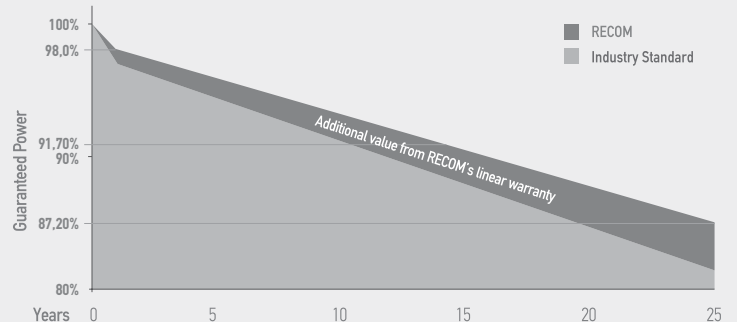

Higher light conversion

Low LCOE

Higher yield in hot climate

25 years product warranty

Low resistive losses

PERFORMANCE AT HIGH TEMPERATURES

HIGHER OUTPUT IN HOT CLIMATE

MORE EFFICIENT SPACE UTILIZATION

HIGHER GENERATION PER UNIT AREA

Recom proposes PV modules size according to the customer requirements. Recom uses several cell sizes like:

- G1: 158.75mm
- M6: 166mm
- M10: 182mm
- G12: 210mm

First Year Output $\geq 98\%$

2-25 Year Decline $\leq 0,45\%$

25 Year Output $\geq 87,20\%$

Great appearance

BLENDS PERFECTLY WITH THE ROOFTOP

HALF-CUT TECHNOLOGY

FRENCH MANUFACTURER

WWW.RECOM-TECH.COM

USA